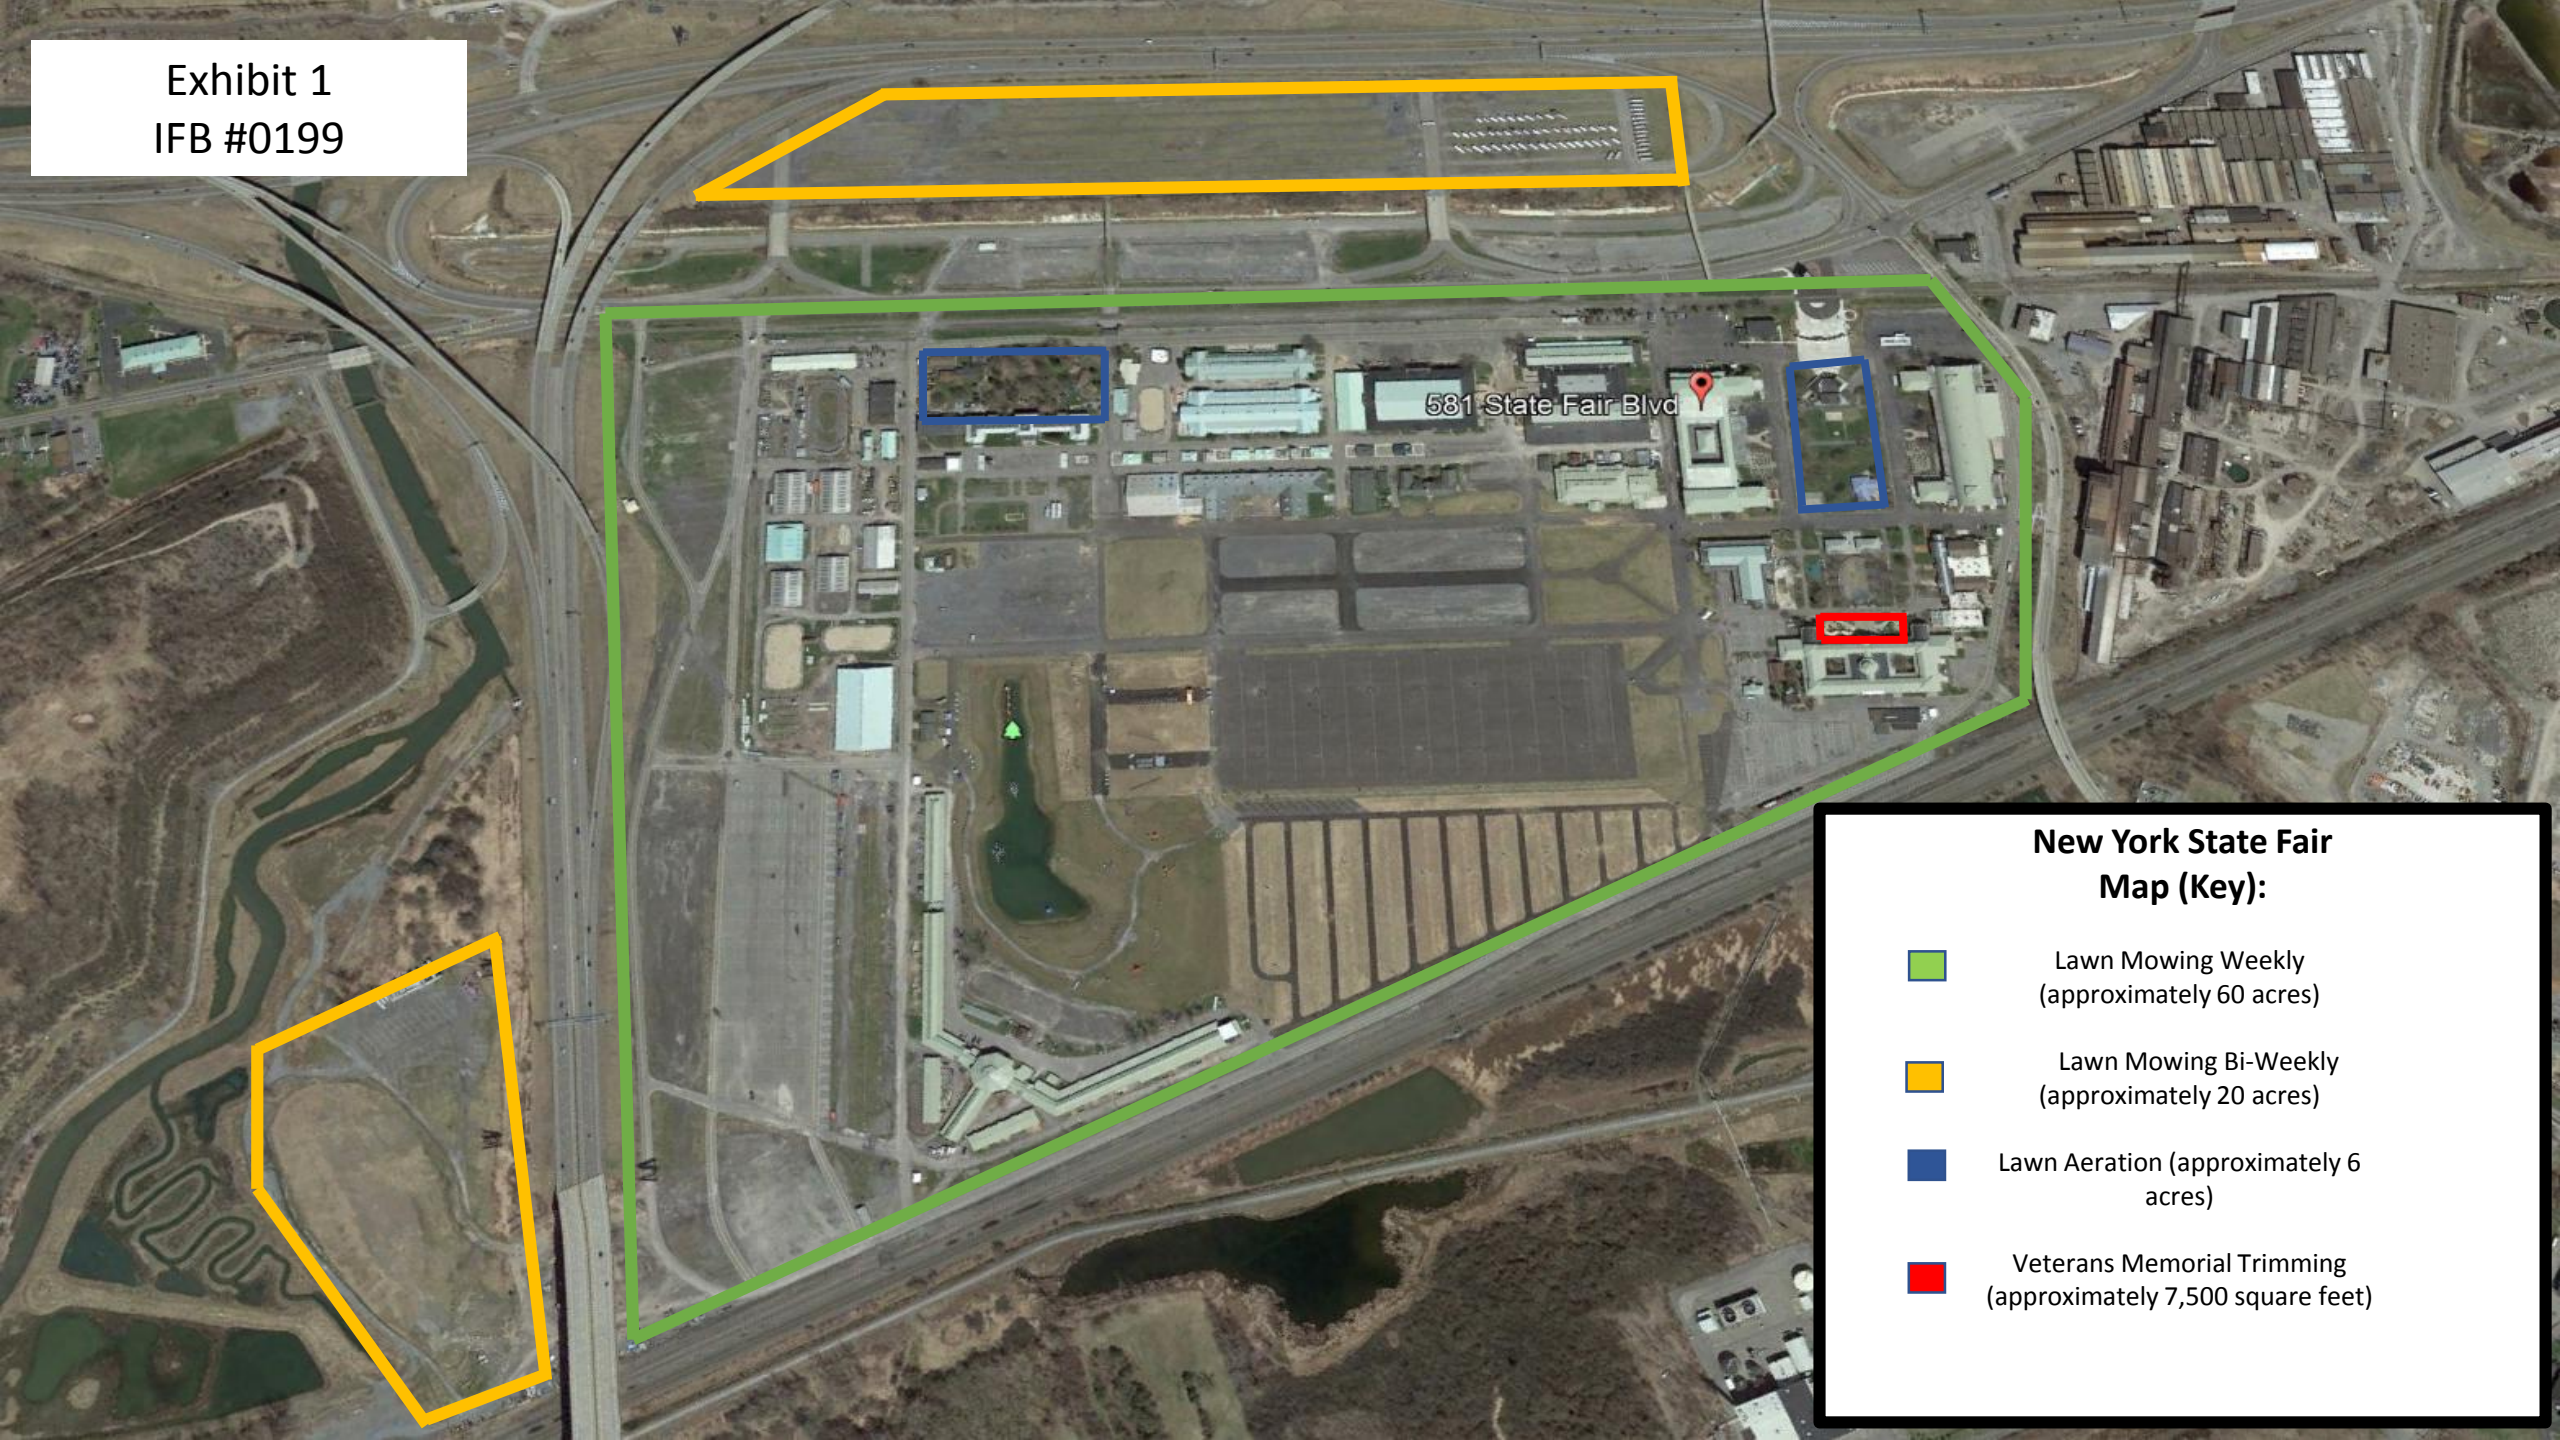

Exhibit 1
IFB #0199

581 State Fair Blvd

**New York State Fair
Map (Key):**

-  Lawn Mowing Weekly (approximately 60 acres)
-  Lawn Mowing Bi-Weekly (approximately 20 acres)
-  Lawn Aeration (approximately 6 acres)
-  Veterans Memorial Trimming (approximately 7,500 square feet)